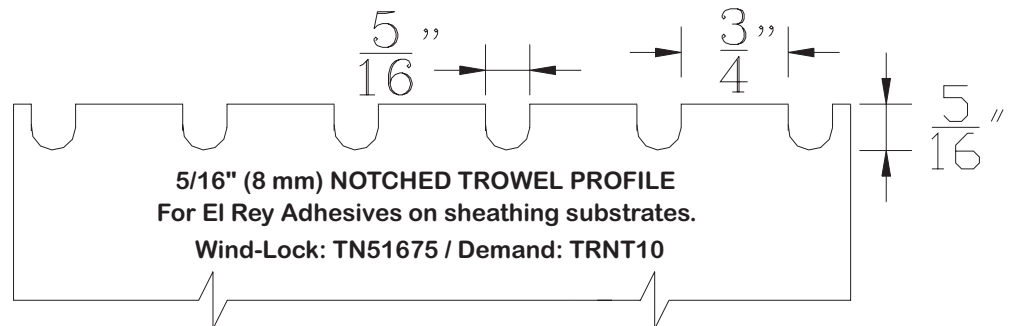

EIFS Drawings

**El Rey
Stucco**
www.elrey.com

El Rey Sales Office

3830 Singer Blvd. NE
Suite 2020
Albuquerque, NM 87109
Phone: (505) 873-1180
Fax: (505) 345-9009

Albuquerque Plant

4100 1/2 Broadway SE
Albuquerque, NM 87105
Phone: (505) 873-1181
Fax: (505) 877-6670