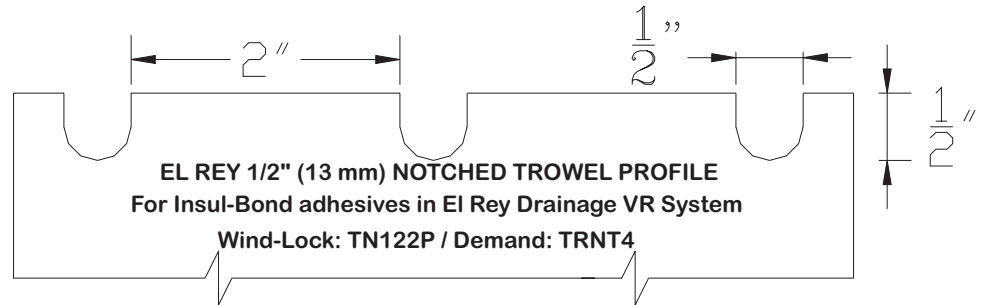

EIFS Drawings

**El Rey
Stucco**
www.elrey.com

El Rey Sales Office

3830 Singer Blvd. NE
Suite 2020
Albuquerque, NM 87109
Phone: (505) 873-1180
Fax: (505) 345-9009

Albuquerque Plant

4100 1/2 Broadway SE
Albuquerque, NM 87105
Phone: (505) 873-1181
Fax: (505) 877-6670